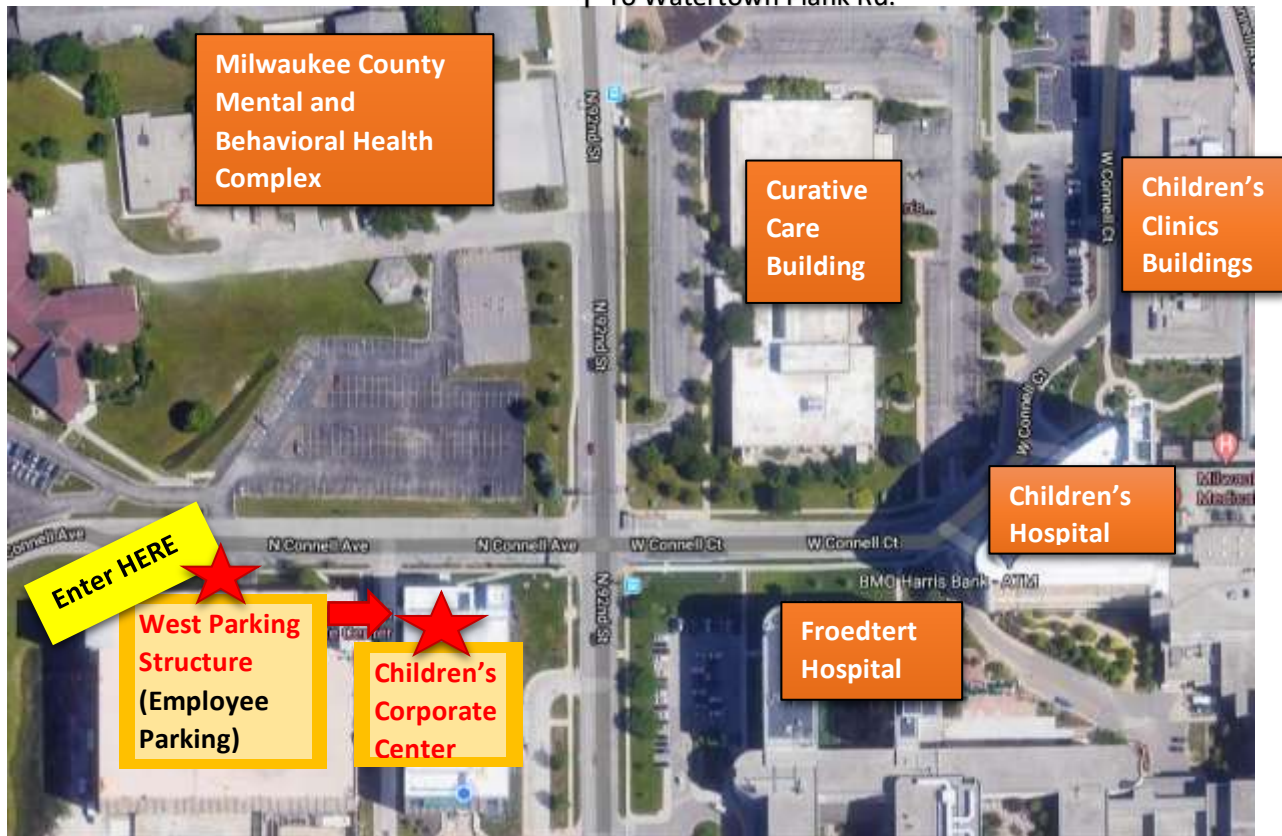

# Directions to Children's Corporate Center

999 N. 92<sup>nd</sup> Street, Wauwatosa, WI 53226

↑ To Watertown Plank Rd.

↓ To Bluemound Rd.

**Children's Corporate Center street address: 999 N. 92<sup>nd</sup> St.**

Free parking is available in the **West Parking Structure**.

1. **Enter the "Staff Parking" gate** on Connell Avenue, just west of 92<sup>nd</sup> Street.
2. **Press the red assistance button.** Explain that you are here for the Trach Vent Certification class.
3. After parking, **go to level 2.** Exit the structure via the level 2 skywalk to the **Children's Corporate Center**.
4. At the locked entrance to the Corporate Center building, **push the button.** Security will "buzz" you inside.
5. **Take the elevator to the 4th floor, room 455 A/B.** Follow signs to the classroom.