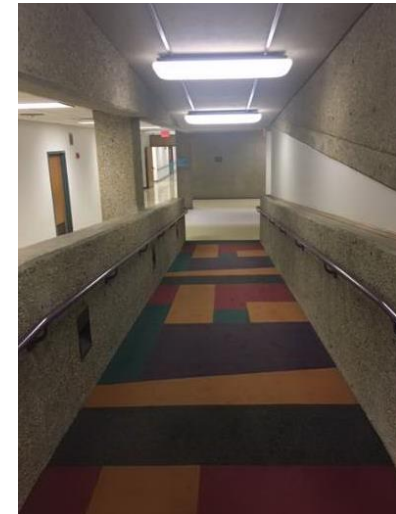

Children's Hospital of Wisconsin Campus

Inside Curative:

Enter through these doors

Take a **RIGHT** at this sign
Walk about 30 feet & then
Turn **LEFT** to the long ramp

Travel down the long ramp

At the bottom of the ramp- Turn **RIGHT** for North
Tech Rooms. Turn **LEFT** & walk about 50 feet
Turn **LEFT** again to go to the South Tech Rooms

Door for the North Tech Rooms

Door for the South Tech Rooms

Inside door for the South Tech Rooms

Once you are in the Educational Area:

Bathrooms are located in the front lobby for the South Tech Rooms and down the hallway for the North Tech Rooms