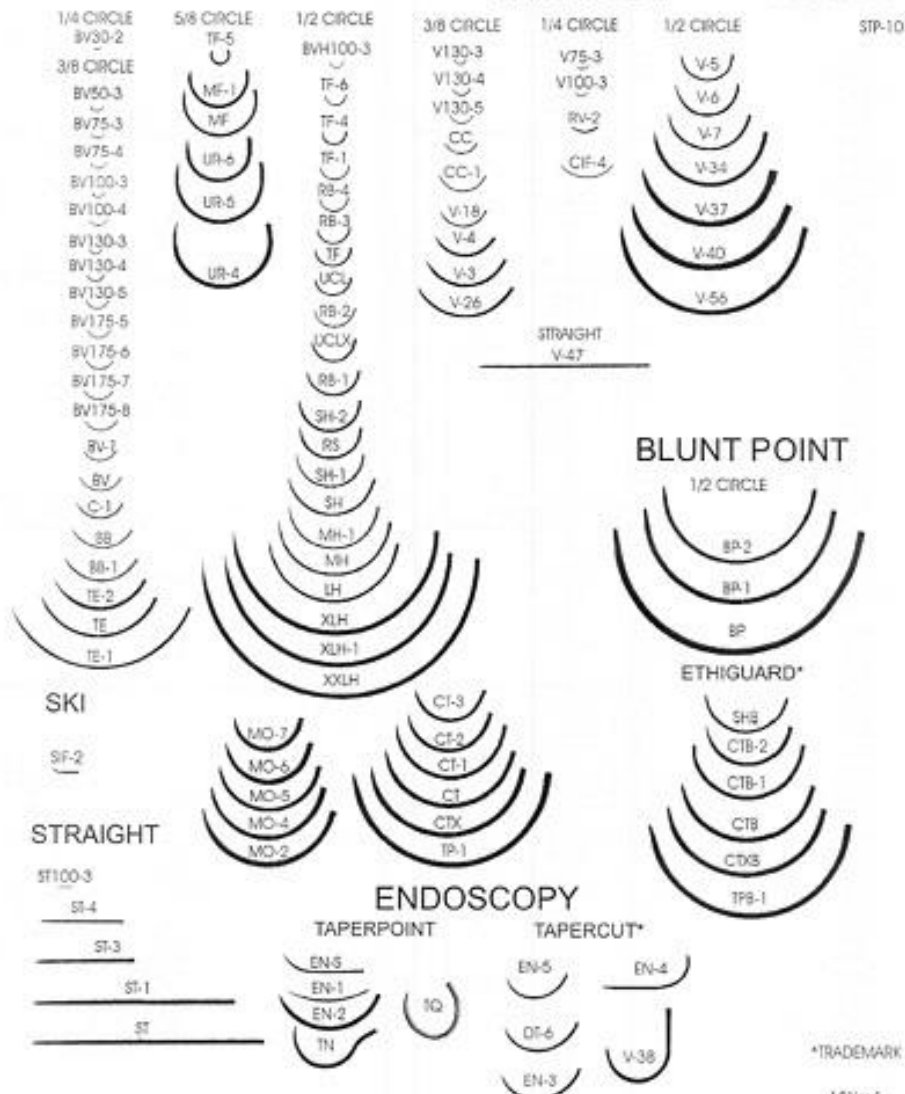

Surgical Suture

SURGICAL NEEDLES

POINT TYPE	SYMBOL
TAPER POINT	●
BLUNT TAPER POINT	○
CUTTING EDGE	▲
REVERSE CUTTING EDGE	▼
TAPERCUT	⊕
MICRO-POINT SPATULA CURVED	◄
MICRO-POINT REVERSE CUTTING	▼

Suture types

Absorbable					Non-absorbable		
Braided		Monofilament			Braided		Monofilament
Vicryl	Vicryl rapide	Monocryl	Fast absorbing gut	Chromic gut	Ethibond	Silk	Ethilon

ETHICON NEEDLE SALES TYPES

CUTTING EDGE

*TRADEMARK

ETHICON NEEDLE SALES TYPES

TAPER POINT

TAPERCUT*

TROCAR

*TRADEMARK

MW v.4