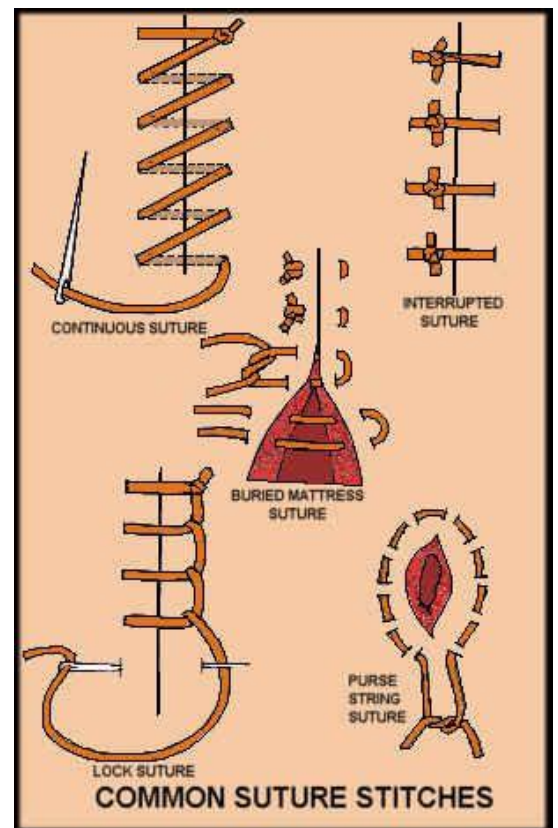

Surgical Suture

SURGICAL NEEDLES

POINT TYPE	SYMBOL
TAPER POINT	●
BLUNT TAPER POINT	○
CUTTING EDGE	▲
REVERSE CUTTING EDGE	▼
TAPERCUT	⊕
MICRO-POINT SPATULA CURVED	◄
MICRO-POINT REVERSE CUTTING	▼

Suture types

Absorbable					Non-absorbable		
Braided		Monofilament			Braided		Monofilament
Vicryl	Vicryl rapide	Monocryl	Fast absorbing gut	Chromic gut	Ethibond	Silk	Ethilon

ETHICON NEEDLE SALES TYPES

CUTTING EDGE

*TRADEMARK

ETHICON NEEDLE SALES TYPES

TAPER POINT

TAPERCUT*

TROCAR

*TRADEMARK

MW v.4