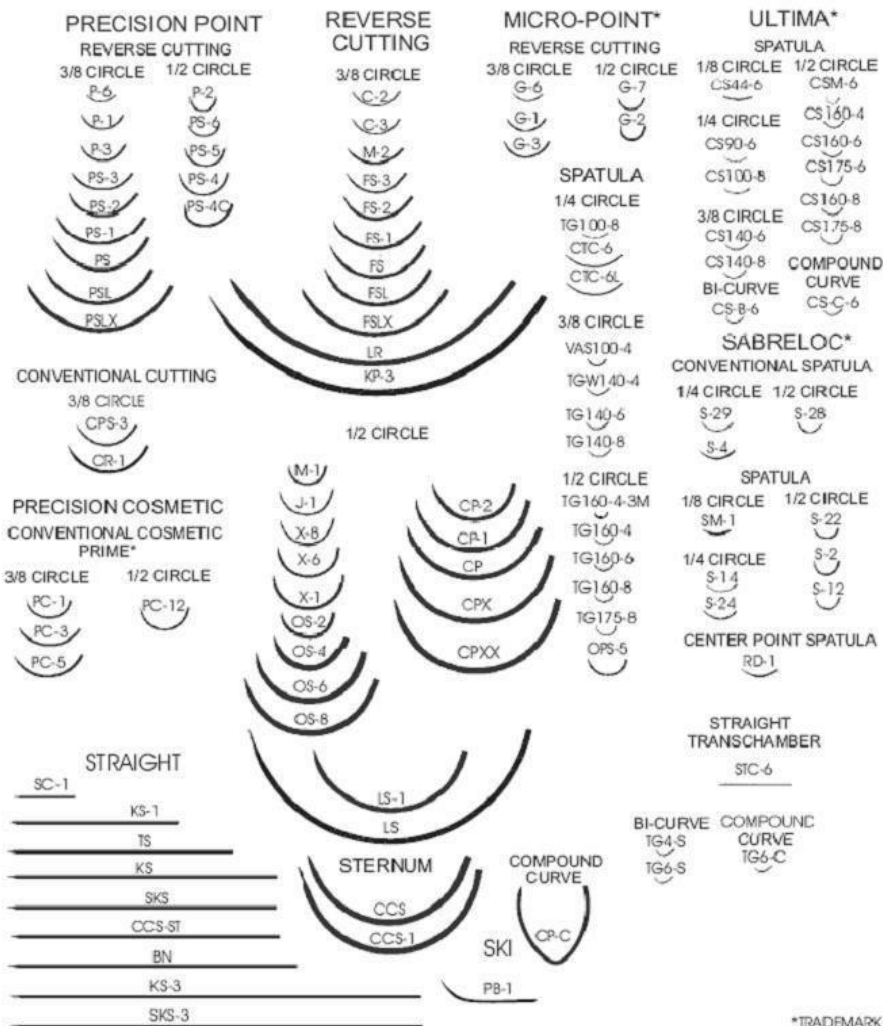

Surgical Suture

SURGICAL NEEDLES

POINT TYPE	SYMBOL
TAPER POINT	●
BLUNT TAPER POINT	○
CUTTING EDGE	▲
REVERSE CUTTING EDGE	▼
TAPERCUT	⊕
MICRO-POINT SPATULA CURVED	◄
MICRO-POINT REVERSE CUTTING	▼

Suture types

Absorbable					Non-absorbable		
Braided		Monofilament			Braided		Monofilament
Vicryl	Vicryl rapide	Monocryl	Fast absorbing gut	Chromic gut	Ethibond	Silk	Ethilon

ETHICON NEEDLE SALES TYPES

CUTTING EDGE

*TRADEMARK

ETHICON NEEDLE SALES TYPES

TAPER POINT

TAPERCUT*

TROCAR

*TRADEMARK

MW v.4