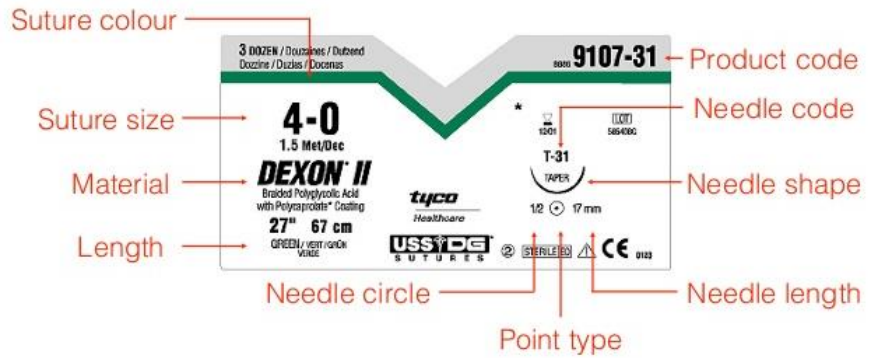

Surgical Suture

SURGICAL NEEDLES

POINT TYPE	SYMBOL
TAPER POINT	●
BLUNT TAPER POINT	○
CUTTING EDGE	▲
REVERSE CUTTING EDGE	▼
TAPERCUT	⊕
MICRO-POINT SPATULA CURVED	◄
MICRO-POINT REVERSE CUTTING	▼

Suture types

Absorbable					Non-absorbable		
Braided		Monofilament			Braided		Monofilament
Vicryl	Vicryl rapide	Monocryl	Fast absorbing gut	Chromic gut	Ethibond	Silk	Ethilon

ETHICON NEEDLE SALES TYPES

CUTTING EDGE

*TRADEMARK

ETHICON NEEDLE SALES TYPES

TAPER POINT

TAPERCUT*

TROCAR

*TRADEMARK

MW v.4