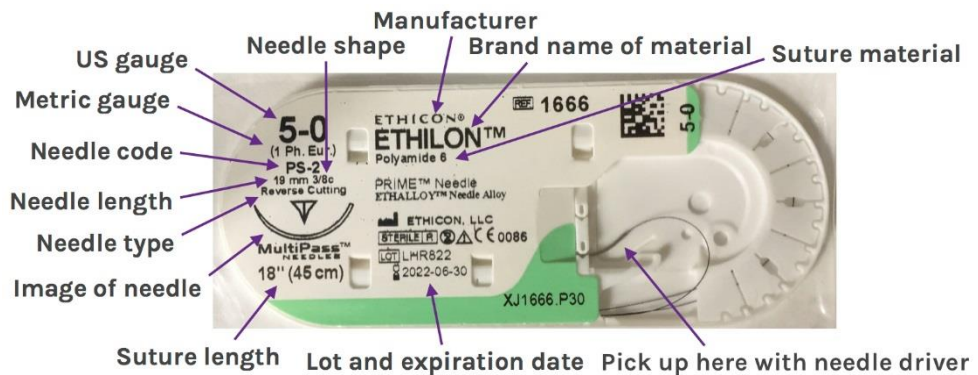

Surgical Suture

SURGICAL NEEDLES

POINT TYPE	SYMBOL
TAPER POINT	●
BLUNT TAPER POINT	○
CUTTING EDGE	▲
REVERSE CUTTING EDGE	▼
TAPERCUT	⊕
MICRO-POINT SPATULA CURVED	◄
MICRO-POINT REVERSE CUTTING	▼

Suture types

Absorbable					Non-absorbable		
Braided		Monofilament			Braided		Monofilament
Vicryl	Vicryl rapide	Monocryl	Fast absorbing gut	Chromic gut	Ethibond	Silk	Ethilon

ETHICON NEEDLE SALES TYPES

CUTTING EDGE

*TRADEMARK

ETHICON NEEDLE SALES TYPES

TAPER POINT

TAPERCUT*

TROCAR

*TRADEMARK

MW v.4